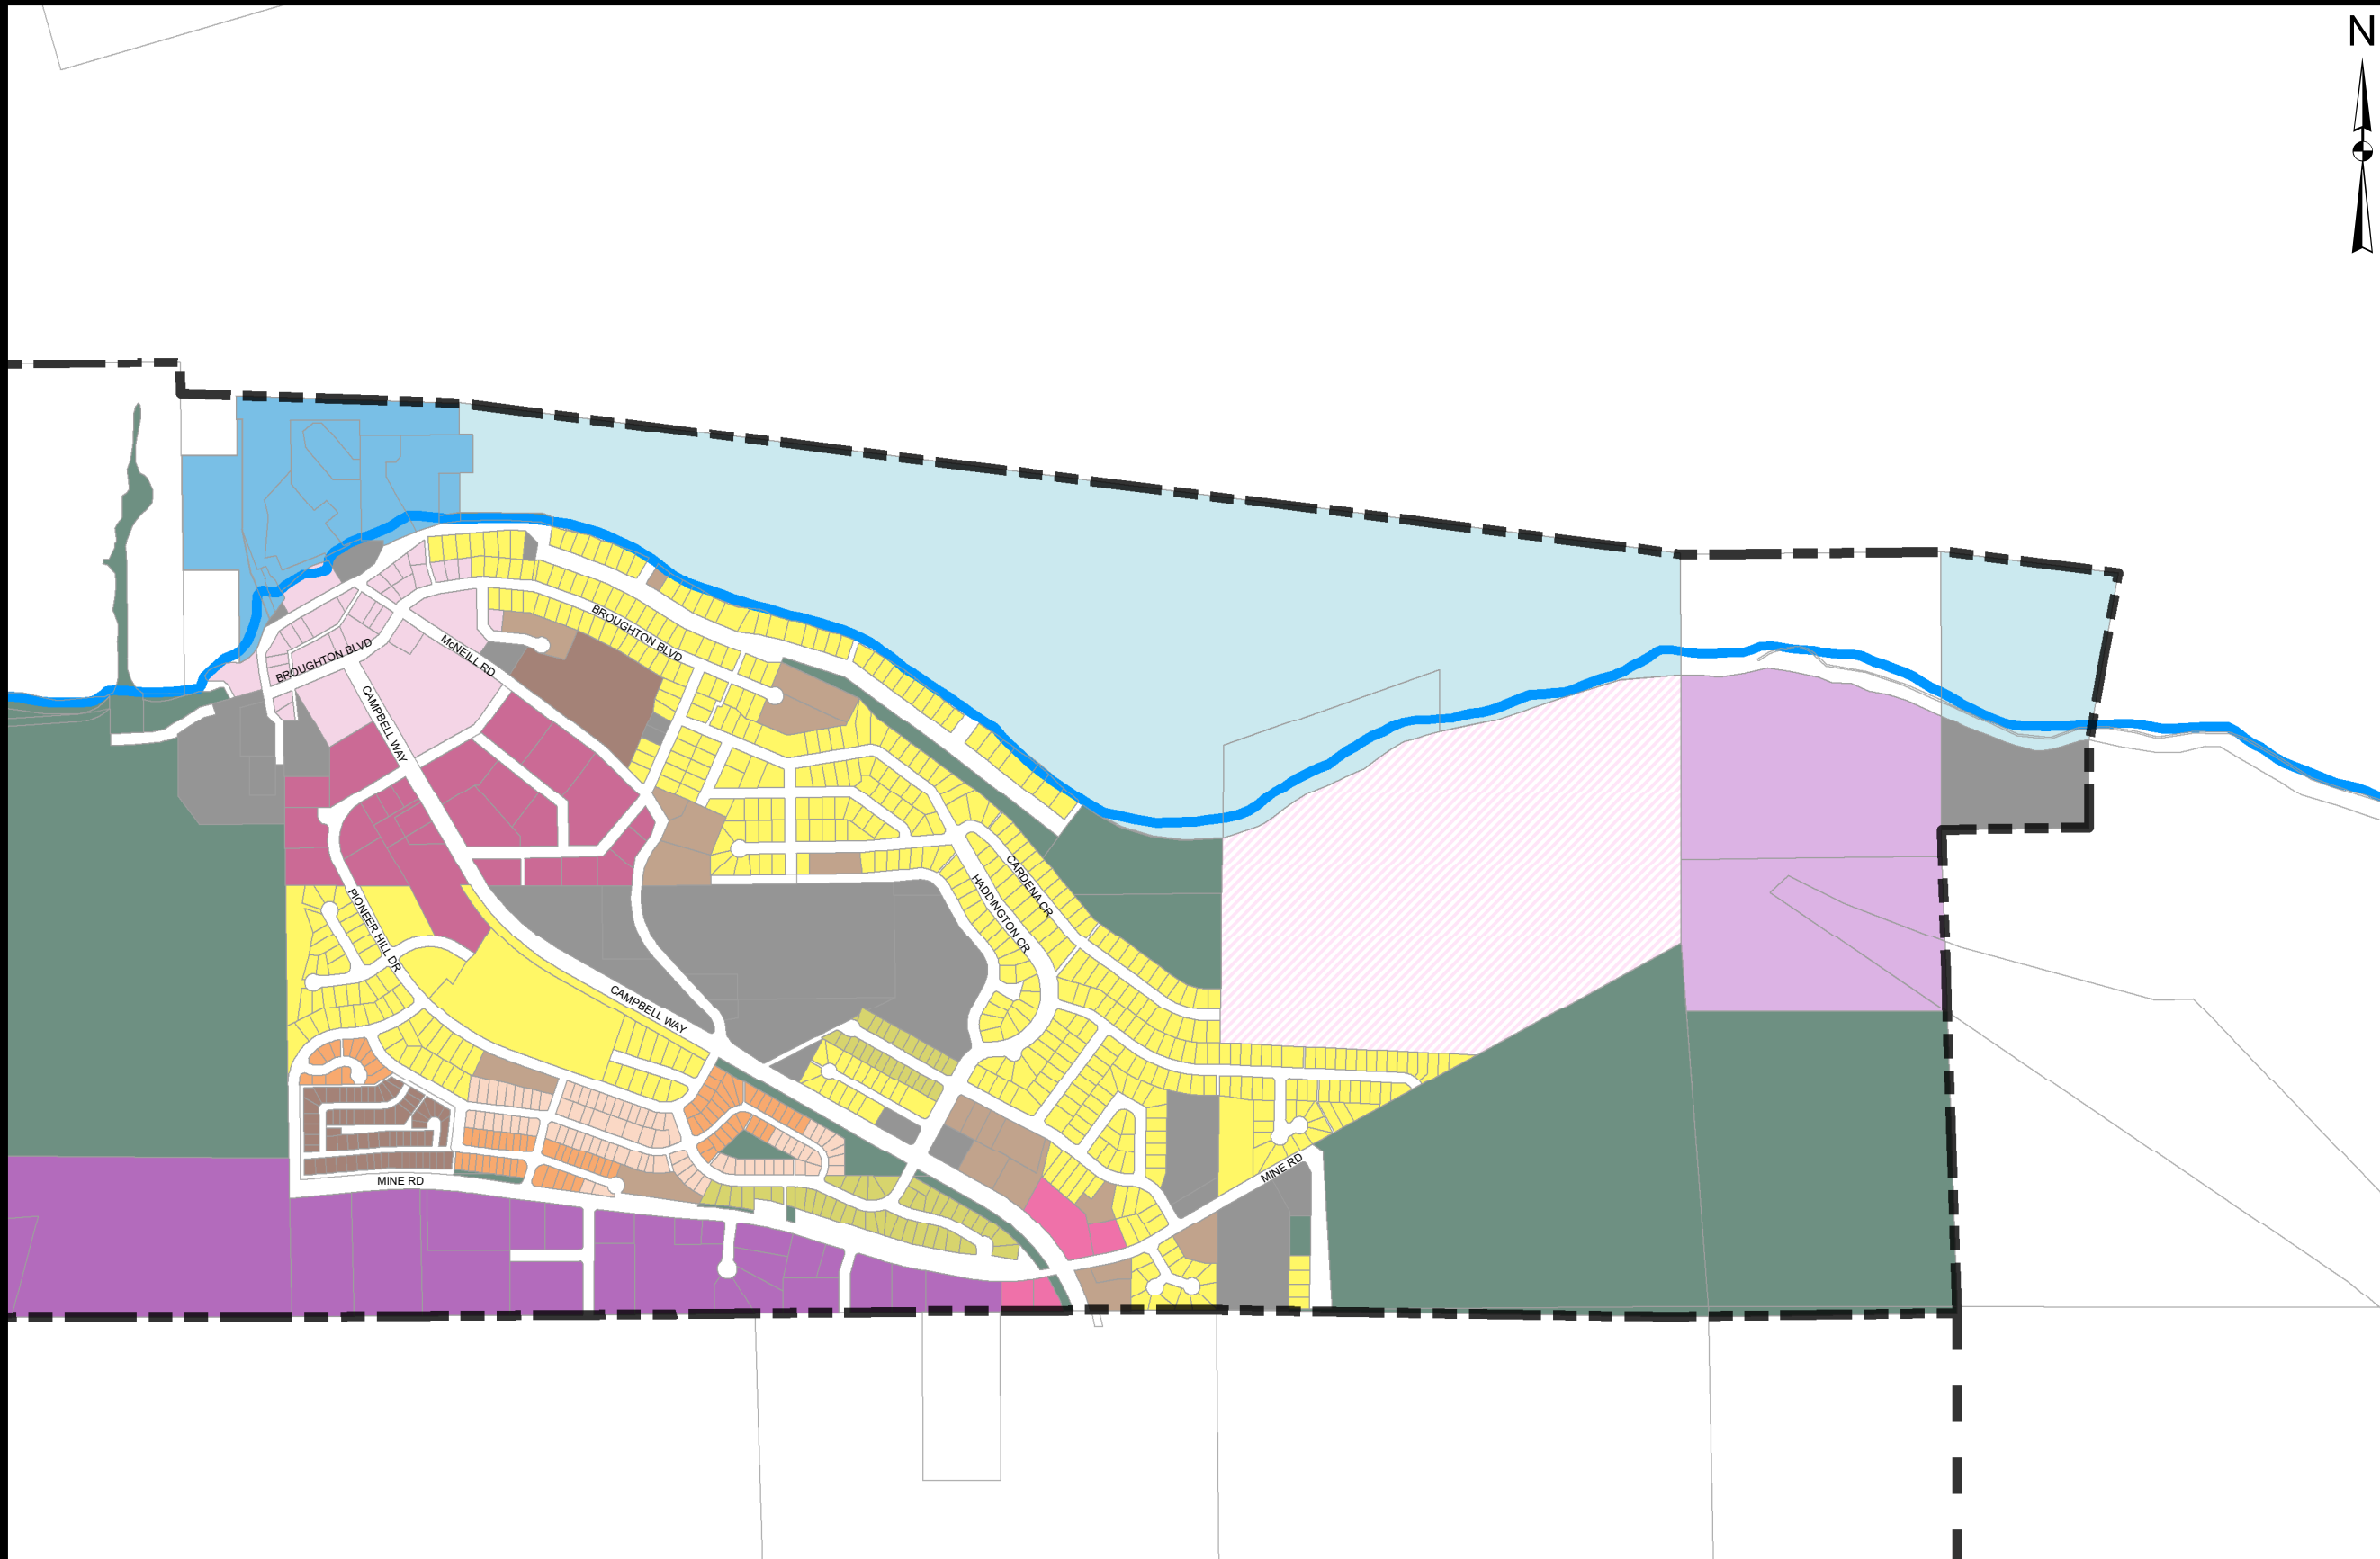

Town of Port McNeill

Zoning Map - Area 1

- Legend**
- Boundaries**
- Administrative Boundary
 - Future Expansion Limit
 - Lot Line
- Water Features**
- Coast Line
 - Streams, Rivers & Lakes
- Proposed Zoning**
- A-1 - Rural Zone
 - A-2 - Small Holding Zone
 - C-1 - Commercial Zone 1
 - C-2 - Commercial Zone 2
 - CD1 - Comprehensive Development
 - CS-1 - Commercial Service Zone 1
 - M-1 - Industrial Zone 1
 - M-2 - Industrial Zone 2
 - MHI - Marine Heavy Industrial Zone
 - MIC - Marine Industrial Commercial
 - MPC - Marine Pleasure Commercial
 - MRP - Marine Recreation Pleasure
 - P-1 - Public Use Zone
 - R-1 - Residential Zone 1
 - R-2 - Residential Zone 2
 - R-3 - Residential Zone 3
 - R-4 - Residential Zone 4
 - RM-1 - Residential Multiple Zone 1
 - RMH-1 - Residential Manuf. Home 1