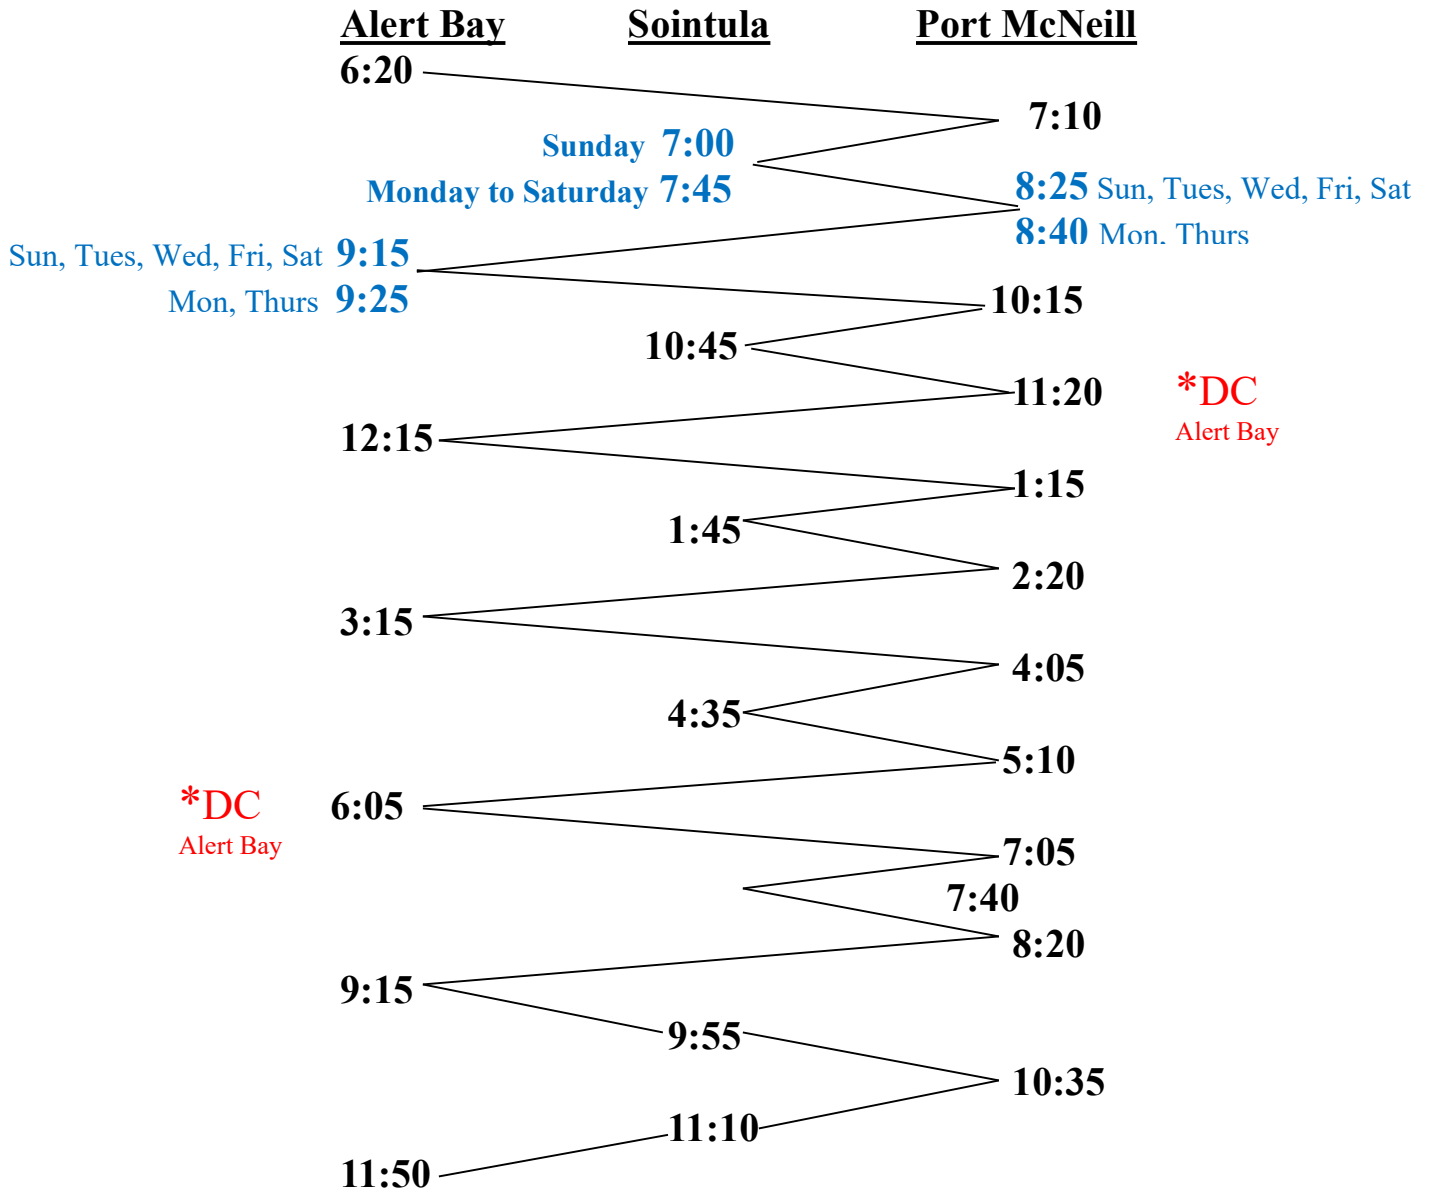

**BC Ferry Schedule**  
**Alert Bay-Sointula-Port McNeill**  
**Aurora Capacity 47 Vehicles 142 Passengers & Crew**

Note: **Sunday's** only, Aurora will depart Alert Bay at 6:20 AM and go to Sointula and depart at 7:00 AM  
 For more Information call: 1-877-222-1949

**\* DC-Dangerous Cargo days no passengers are permitted on that sailing**  
**DC Runs that affect Alert Bay dates below every other Tuesday:**

2025: Jan 7, 21	2025: Aug 5, 19	2026 Mar 3, 17, 31
Feb 4, 18	Sep 2, 16, 30	Apr 14, 28
Mar 4, 18	Oct 14, 28	May 12, 26
Apr 1, 15, 29	Nov 11, 25	Jun 9, 23
May 13, 27	Dec 9, 23	Jul 7, 21
Jun 10, 24	2026: Jan 6, 20	Aug 4, 18
Jul 8, 22	Feb 3, 17	Sep 1, 15, 29